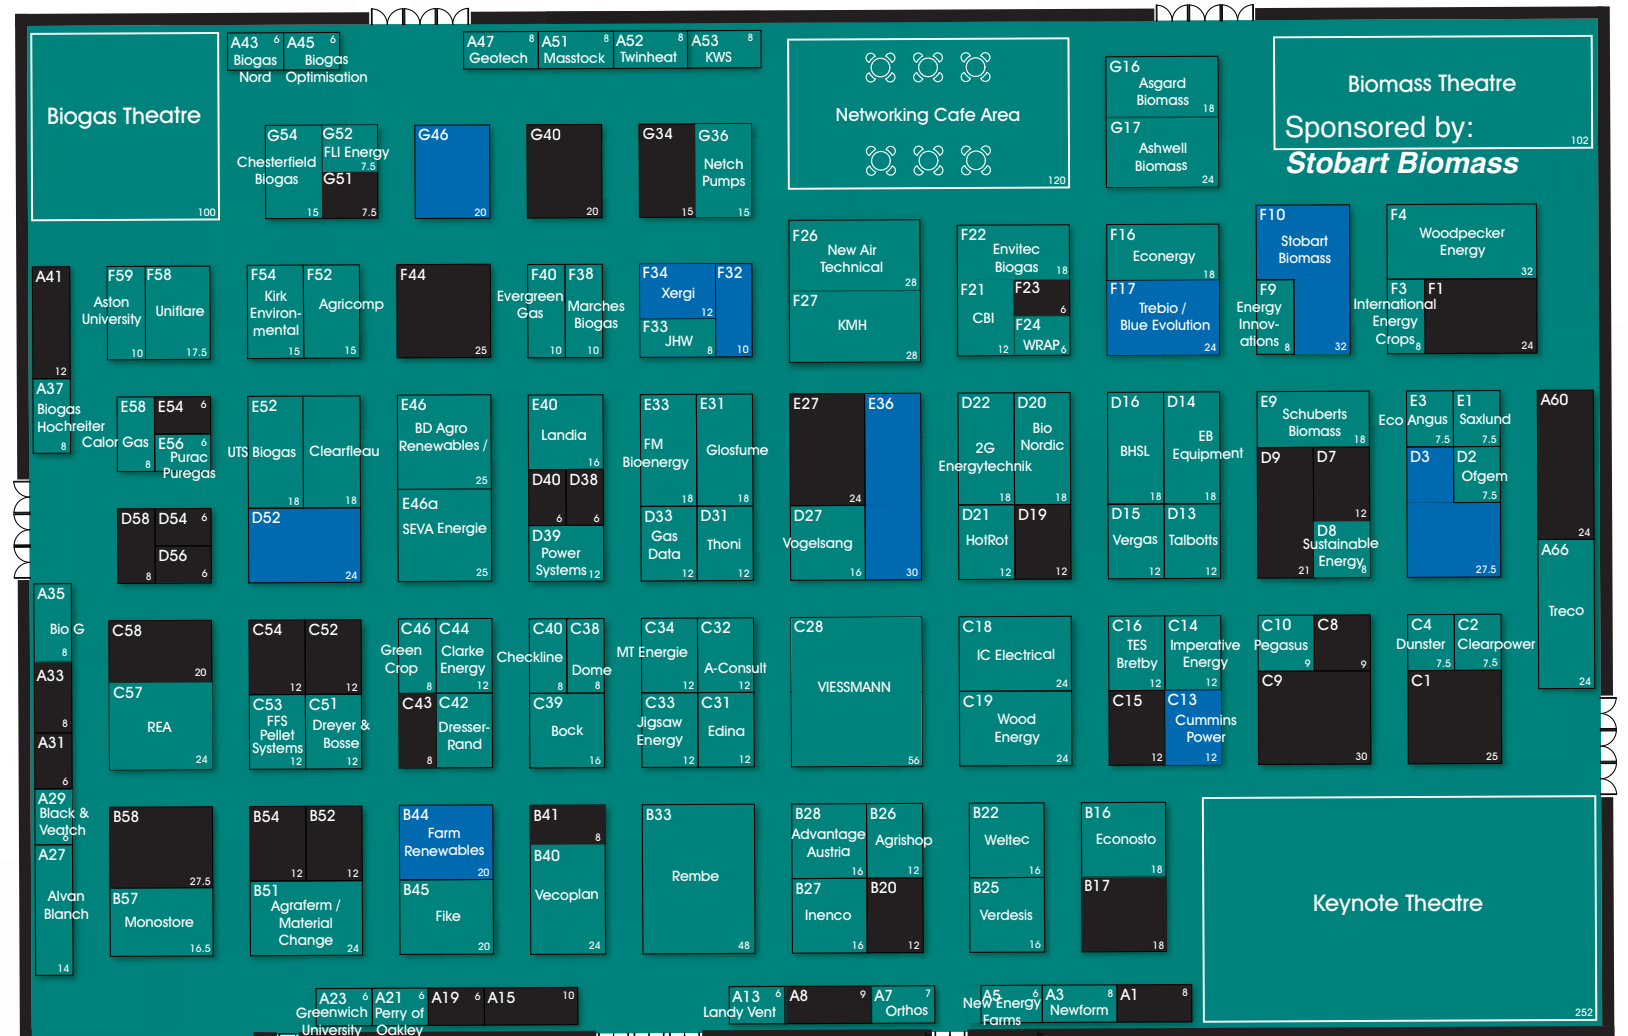

# Floor Plan

Stoneleigh 10th - 11th October 2012

# Biogas Theatre

100

A43 6 Biogas Nord  
 A45 6 Biogas Optimisation  
 A47 8 Geotech  
 A51 8 Masstock  
 A52 8 Twinheat  
 A53 8 KWS

G54 15 Chesterfield Biogas  
 G52 7.5 FLI Energy  
 G51 7.5  
 G46 20  
 G40 20  
 G34 15  
 G36 15 Netch Pumps

# Networking Cafe Area

120

G16 18 Asgard Biomass  
 G17 24 Ashwell Biomass